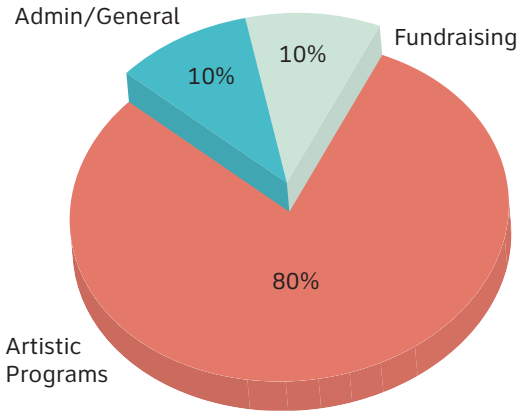

2016 NET INCOME: $18,431

STATEMENT OF FINANCIAL POSITION

ASSETS

Cash	$ 259,910
Receivables	38,541
Prepaid Expenses	52,947
Fixed Assets, net	107,822
Long-Term Investments	325,365
Total Assets	$ 784,585

LIABILITIES

Accounts Payable	$ 65,243
Deferred Revenue	23,866
Total Liabilities	$ 89,109

NET ASSETS

Unrestricted Net Assets	$ 542,665
Restricted Net Assets	152,811
Total Net Assets	$ 695,476

Total Liabilities & Net Assets	$ 784,585

(Financial statements not yet audited)