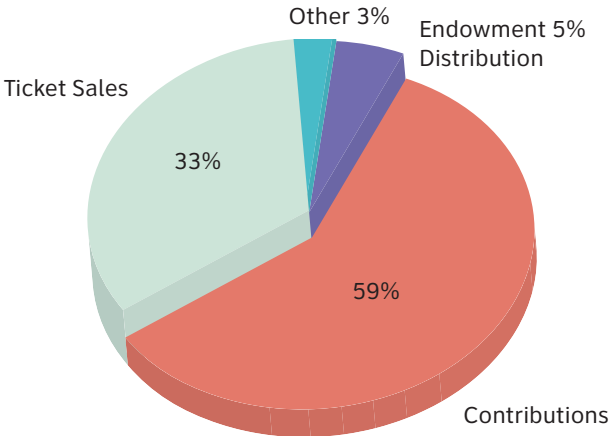

STATEMENT OF ACTIVITIES (Annual Operations)

2016 TOTAL INCOME: $1,234,867

2016 TOTAL EXPENSES: $1,216,436